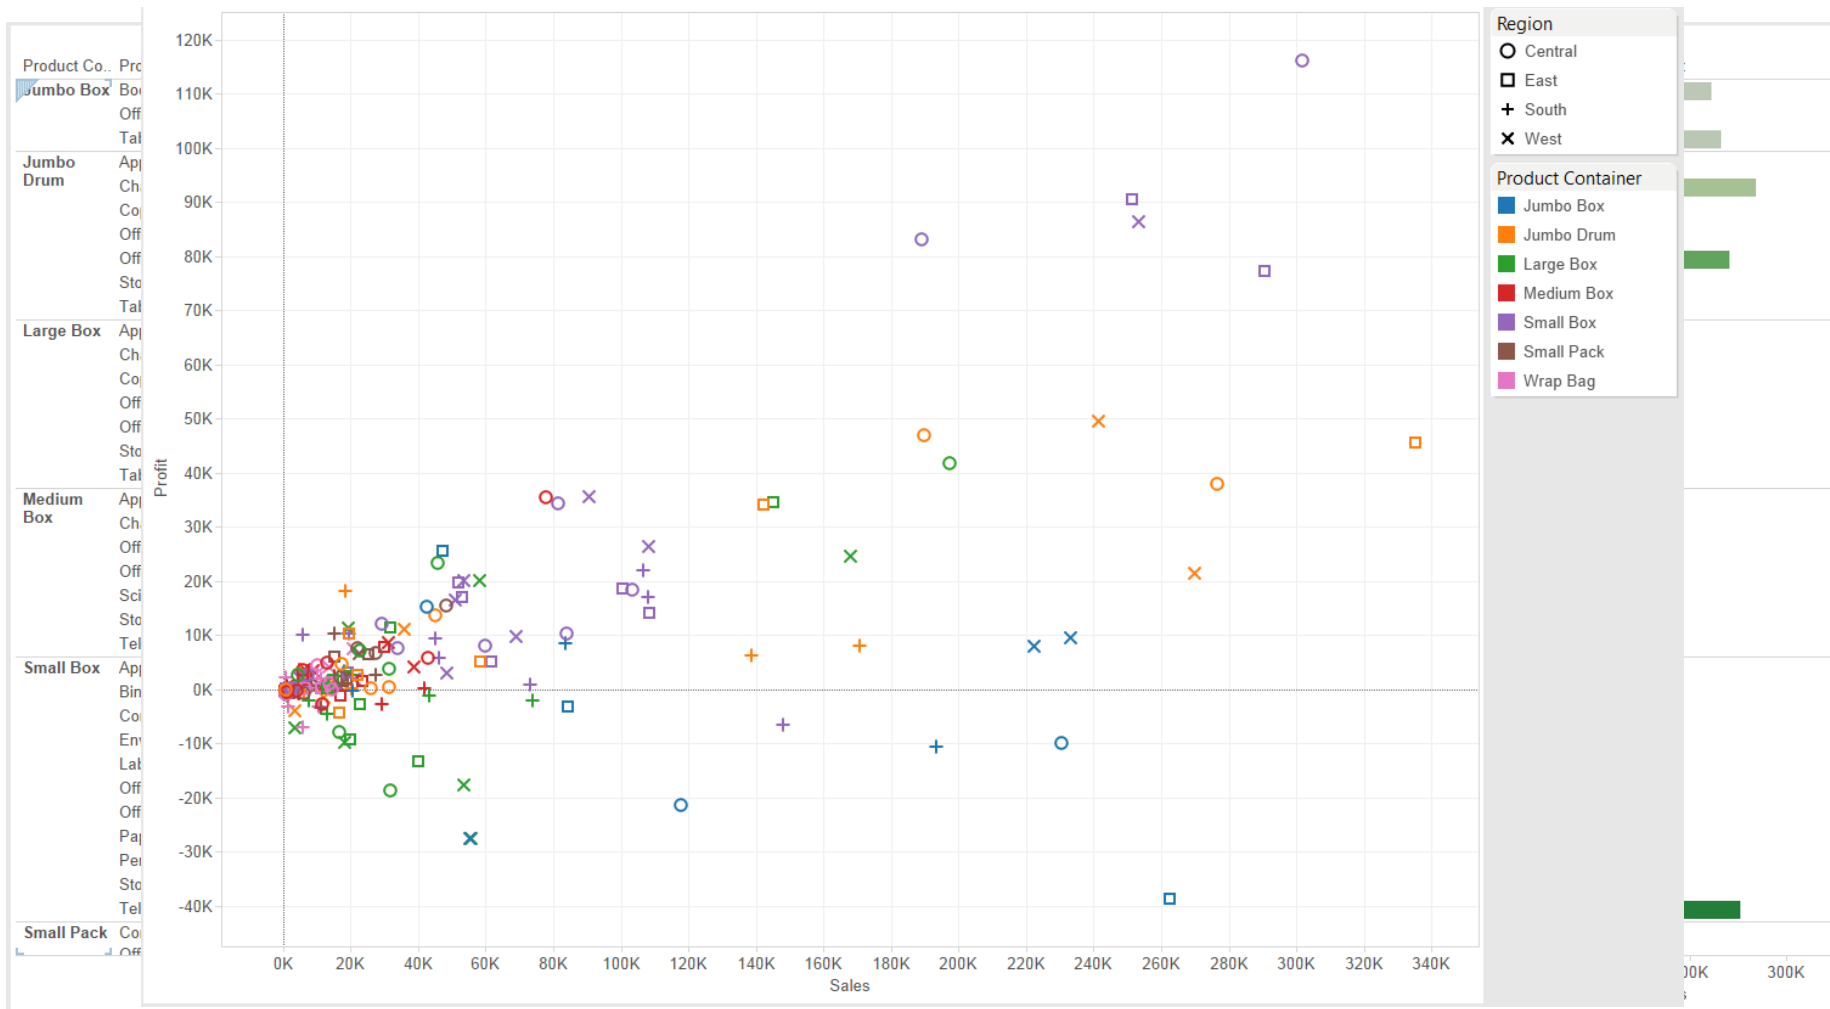

CONTA I NOVE